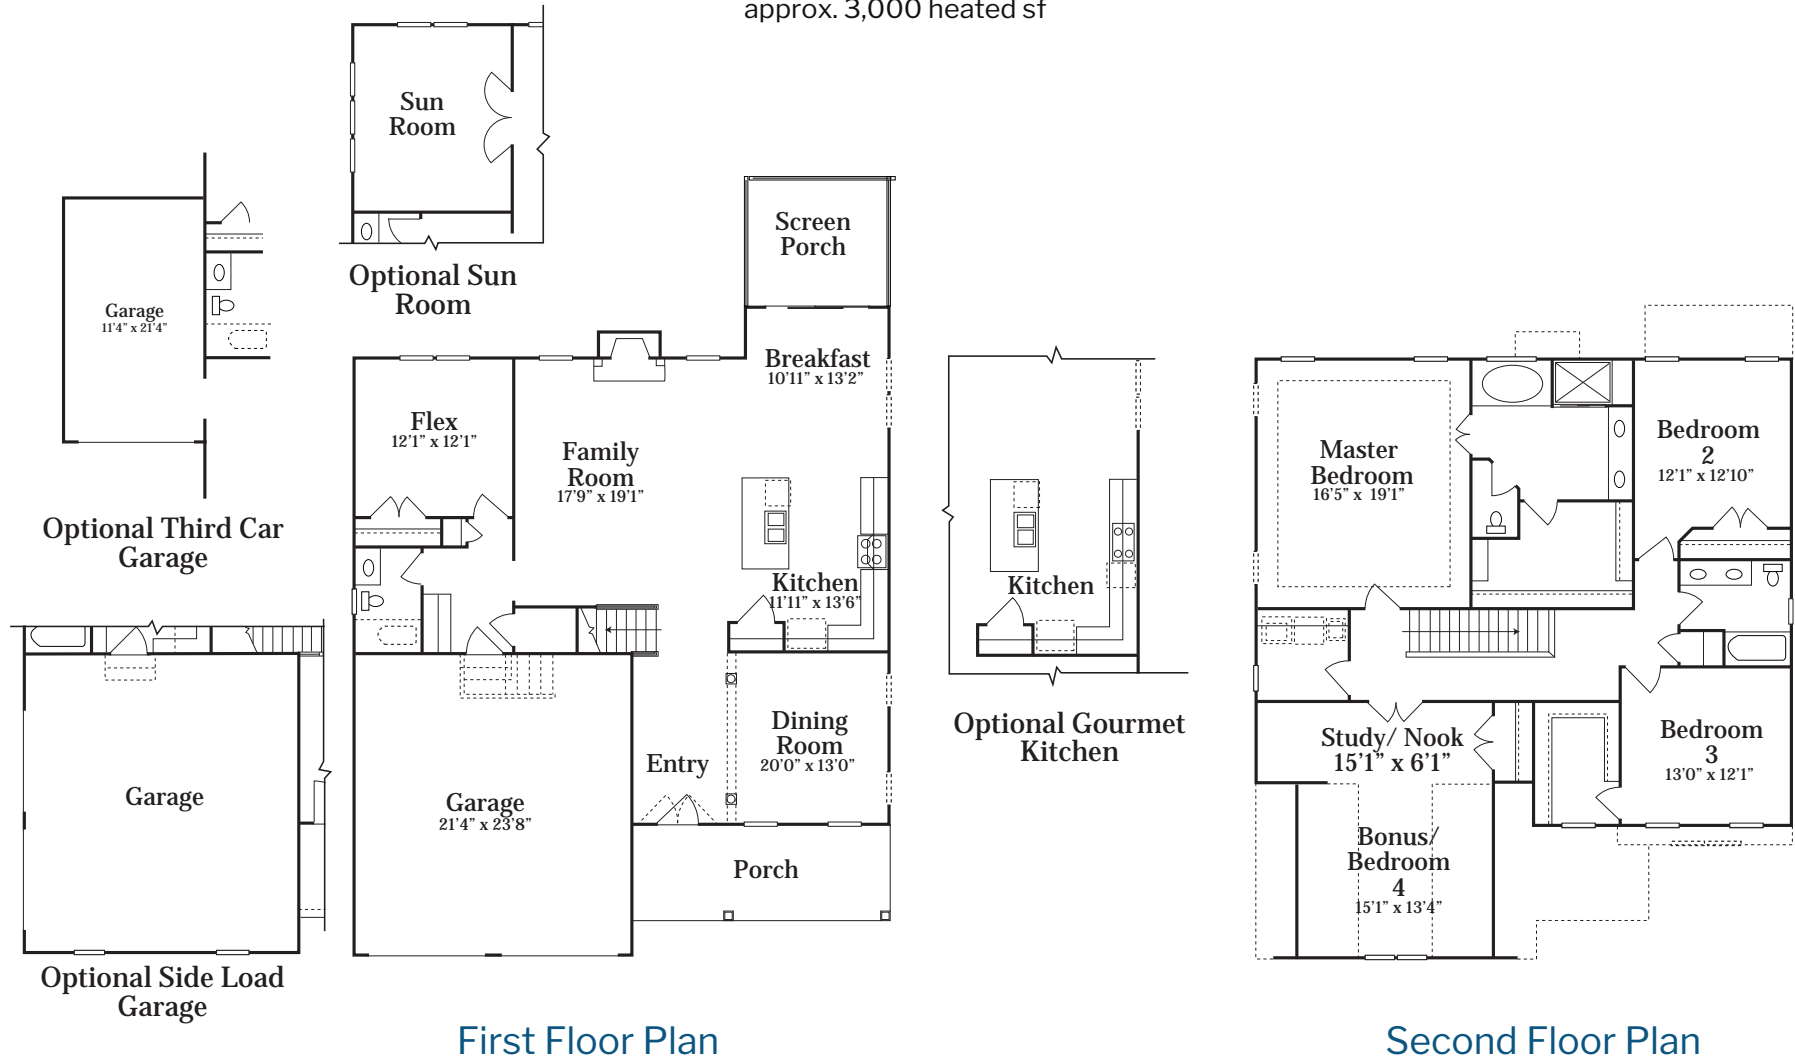

MAKE IT YOUR OWN

Elevation C

The Edenton

The Edenton

approx. 3,000 heated sf

Because we are continually improving our product, we reserve the right to revise or substitute features, architectural details or materials. Illustrations are for discussion purposes only and are not part of a legal contract. Square footages and room sizes are approximate.