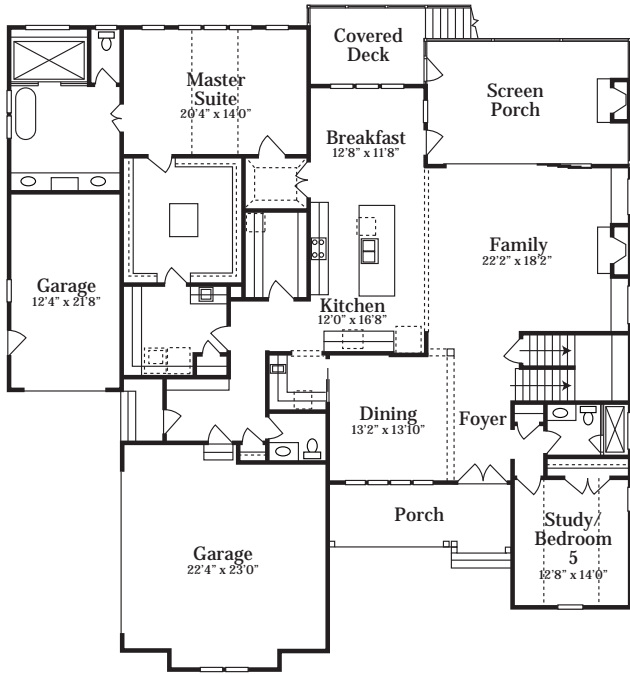

MAKE IT YOUR OWN

The Saltgrass

The Saltgrass

approx. 4,589 heated sf
basement approx. 2,367 sf

First Floor Plan

Second Floor Plan

Basement

Because we are continually improving our product, we reserve the right to revise or substitute features, architectural details or materials. Illustrations are for discussion purposes only and are not part of a legal contract. Square footages and room sizes are approximate.