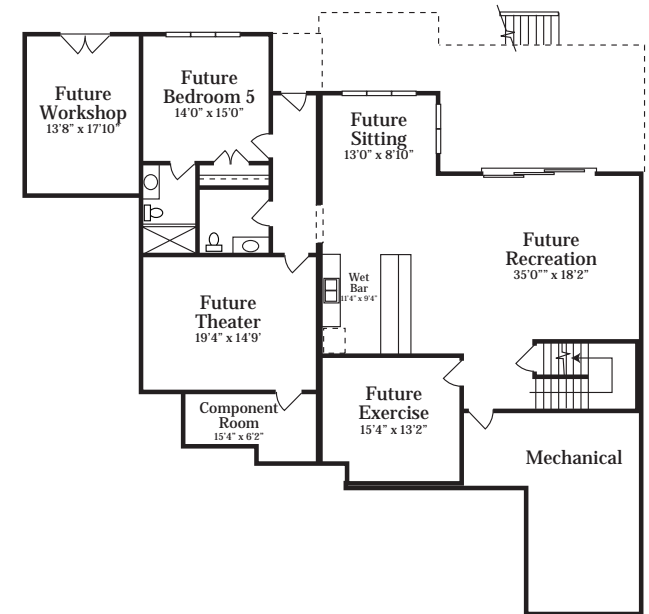

MAKE IT YOUR OWN

The Saltgrass

The Saltgrass

approx. 4,589 heated sf
basement approx. 2,367 sf

First Floor Plan

Second Floor Plan

Basement

Because we are continually improving our product, we reserve the right to revise or substitute features, architectural details or materials. Illustrations are for discussion purposes only and are not part of a legal contract. Square footages and room sizes are approximate.