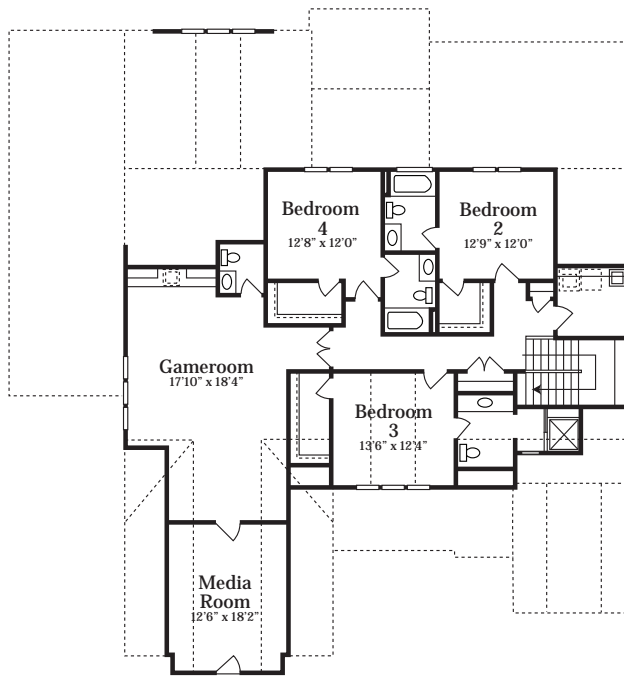

MAKE IT YOUR OWN

The Saltgrass

The Saltgrass

approx. 4,589 heated sf
basement approx. 2,367 sf

First Floor Plan

Second Floor Plan

Basement

Because we are continually improving our product, we reserve the right to revise or substitute features, architectural details or materials. Illustrations are for discussion purposes only and are not part of a legal contract. Square footages and room sizes are approximate.