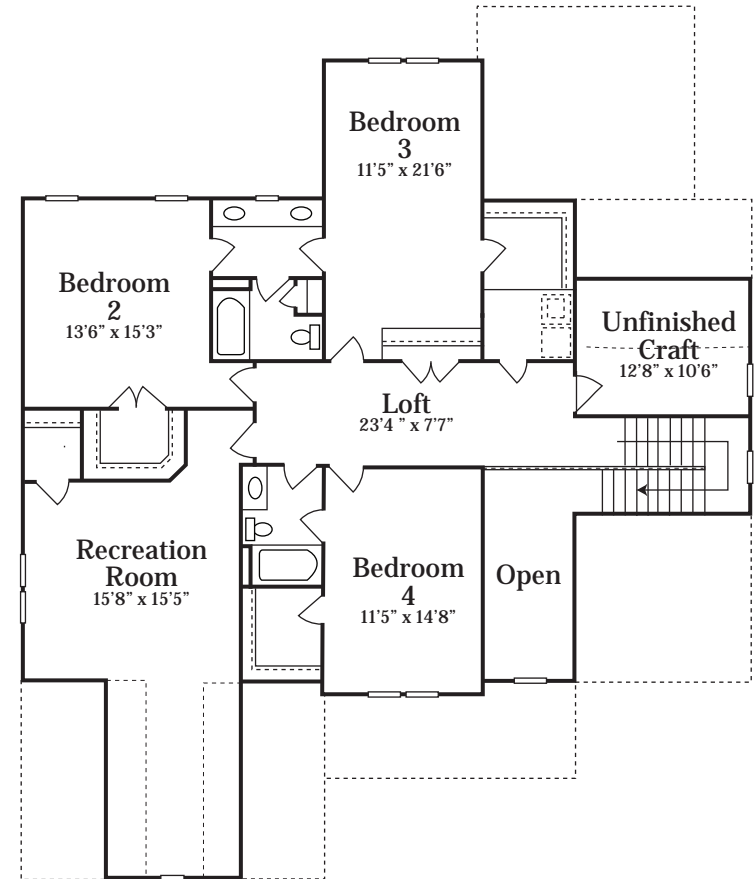

## The Ocracoke

# The Ocracoke

approx. 3,573 heated sf

First Floor Plan

Second Floor Plan

Because we are continually improving our product, we reserve the right to revise or substitute features, architectural details or materials. Illustrations are for discussion purposes only and are not part of a legal contract. Square footages and room sizes are approximate.