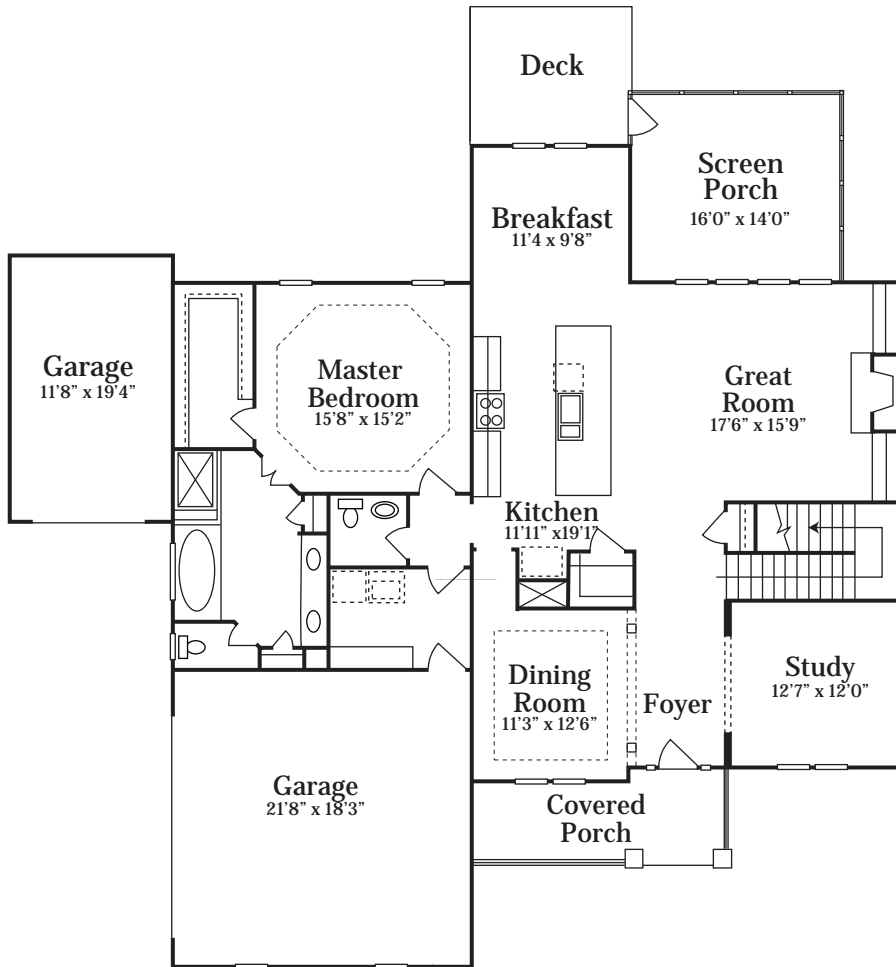

# MAKE IT YOUR OWN

## The Ocracoke

# The Ocracoke

approx. 3,573 heated sf

First Floor Plan

Second Floor Plan

Because we are continually improving our product, we reserve the right to revise or substitute features, architectural details or materials. Illustrations are for discussion purposes only and are not part of a legal contract. Square footages and room sizes are approximate.