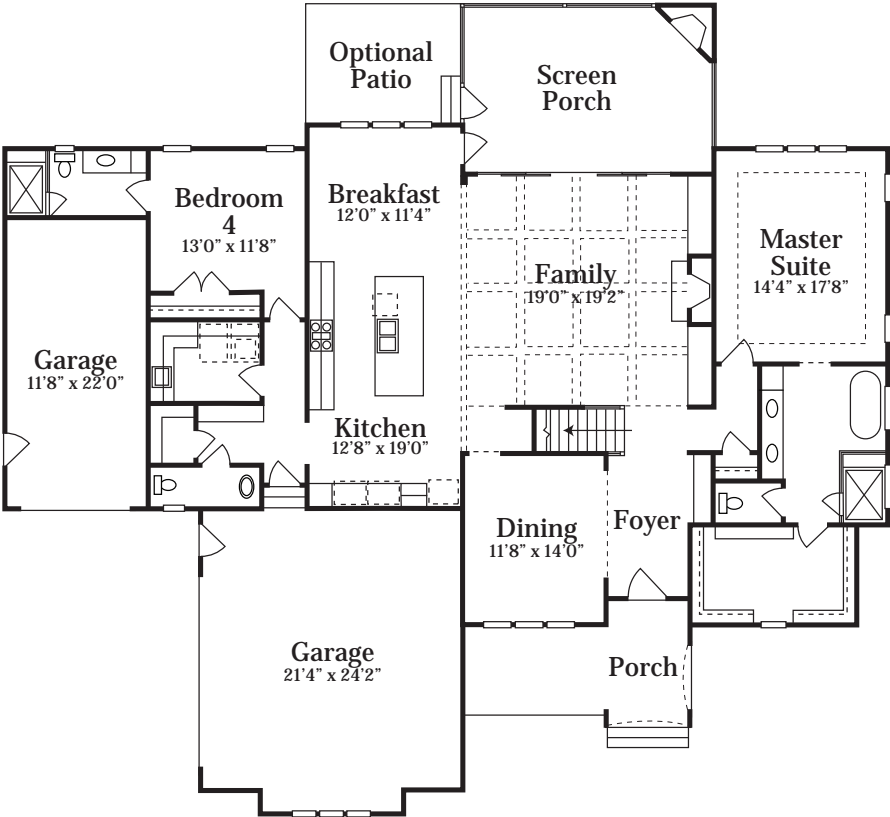

MAKE IT YOUR OWN

The Bluewater

The Bluewater

approx. 3,743 heated sf

First Floor Plan

Second Floor Plan

Because we are continually improving our product, we reserve the right to revise or substitute features, architectural details or materials. Illustrations are for discussion purposes only and are not part of a legal contract. Square footages and room sizes are approximate.