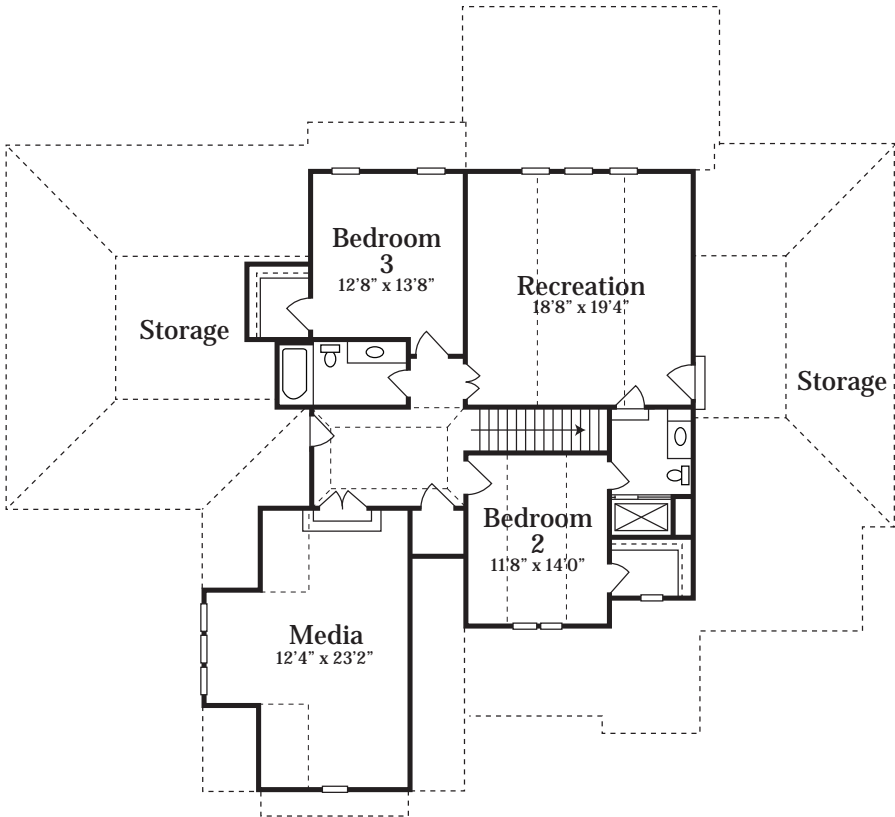

MAKE IT YOUR OWN

The Bluewater

The Bluewater

approx. 3,743 heated sf

First Floor Plan

Second Floor Plan

Because we are continually improving our product, we reserve the right to revise or substitute features, architectural details or materials. Illustrations are for discussion purposes only and are not part of a legal contract. Square footages and room sizes are approximate.