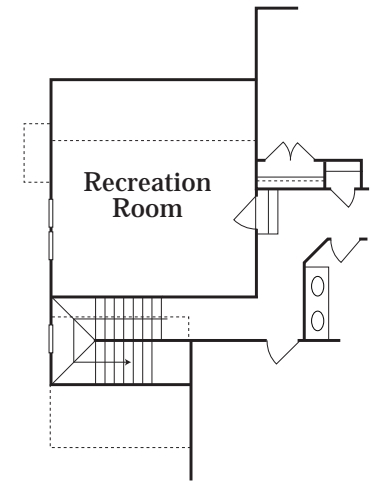

MAKE IT YOUR OWN

AJ Young
<http://ajyoung.biz>

Elevation B

The Hatteras

The Hatteras

2,786 - 3,105 heated SF

Optional Screen Porch

Optional Screen Porch

First Floor Plan

Second Floor Plan

Optional Recreation Room/ Guest Room Bath #1

Because we are continually improving our product, we reserve the right to revise or substitute features, architectural details or materials. Illustrations are for discussion purposes only and are not part of a legal contract. Square footages and room sizes are approximate.