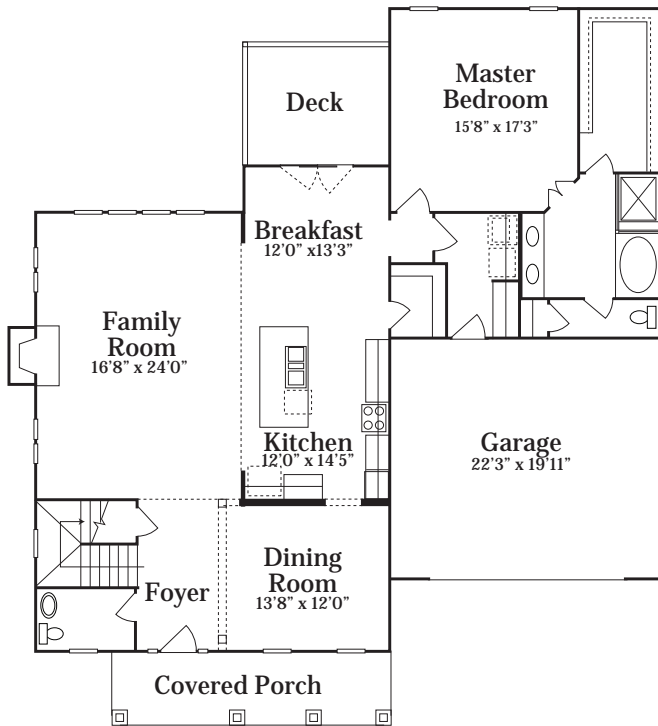

MAKE IT YOUR OWN

AJ Young
<http://ajyoung.biz>

Elevation B

The Hatteras

The Hatteras

2,786 - 3,105 heated SF

Optional Screen Porch

Optional Screen Porch

First Floor Plan

Second Floor Plan

Optional Recreation Room/ Guest Room Bath #1

Because we are continually improving our product, we reserve the right to revise or substitute features, architectural details or materials. Illustrations are for discussion purposes only and are not part of a legal contract. Square footages and room sizes are approximate.