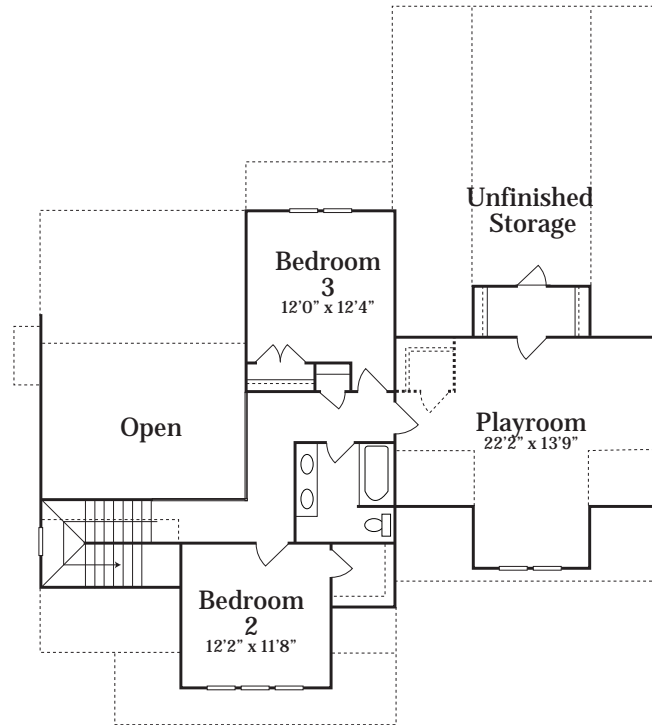

MAKE IT YOUR OWN

AJ Young
<http://ajyoung.biz>

Elevation B

The Hatteras

The Hatteras

2,786 - 3,105 heated SF

Optional Screen Porch

Optional Screen Porch

First Floor Plan

Second Floor Plan

Optional Recreation Room/ Guest Room Bath #1

Because we are continually improving our product, we reserve the right to revise or substitute features, architectural details or materials. Illustrations are for discussion purposes only and are not part of a legal contract. Square footages and room sizes are approximate.