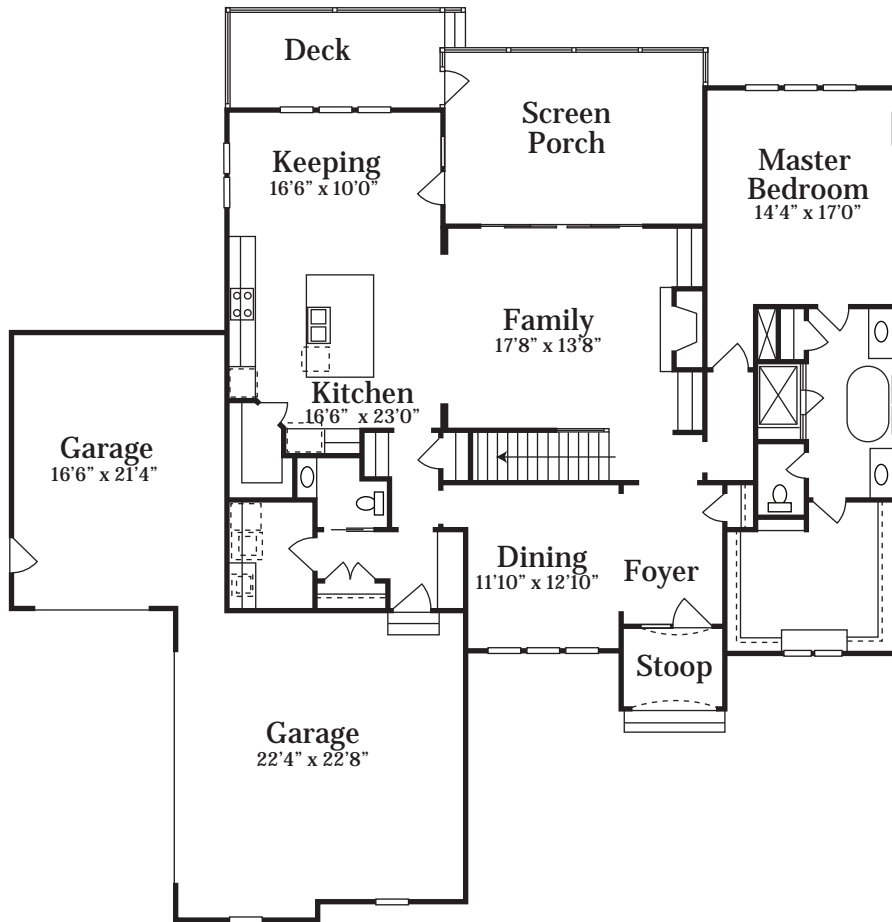

MAKE IT YOUR OWN

The Pinehurst

The Pinehurst

approx. 3,950 heated sf

First Floor Plan

Second Floor Plan

Because we are continually improving our product, we reserve the right to revise or substitute features, architectural details or materials. Illustrations are for discussion purposes only and are not part of a legal contract. Square footages and room sizes are approximate.