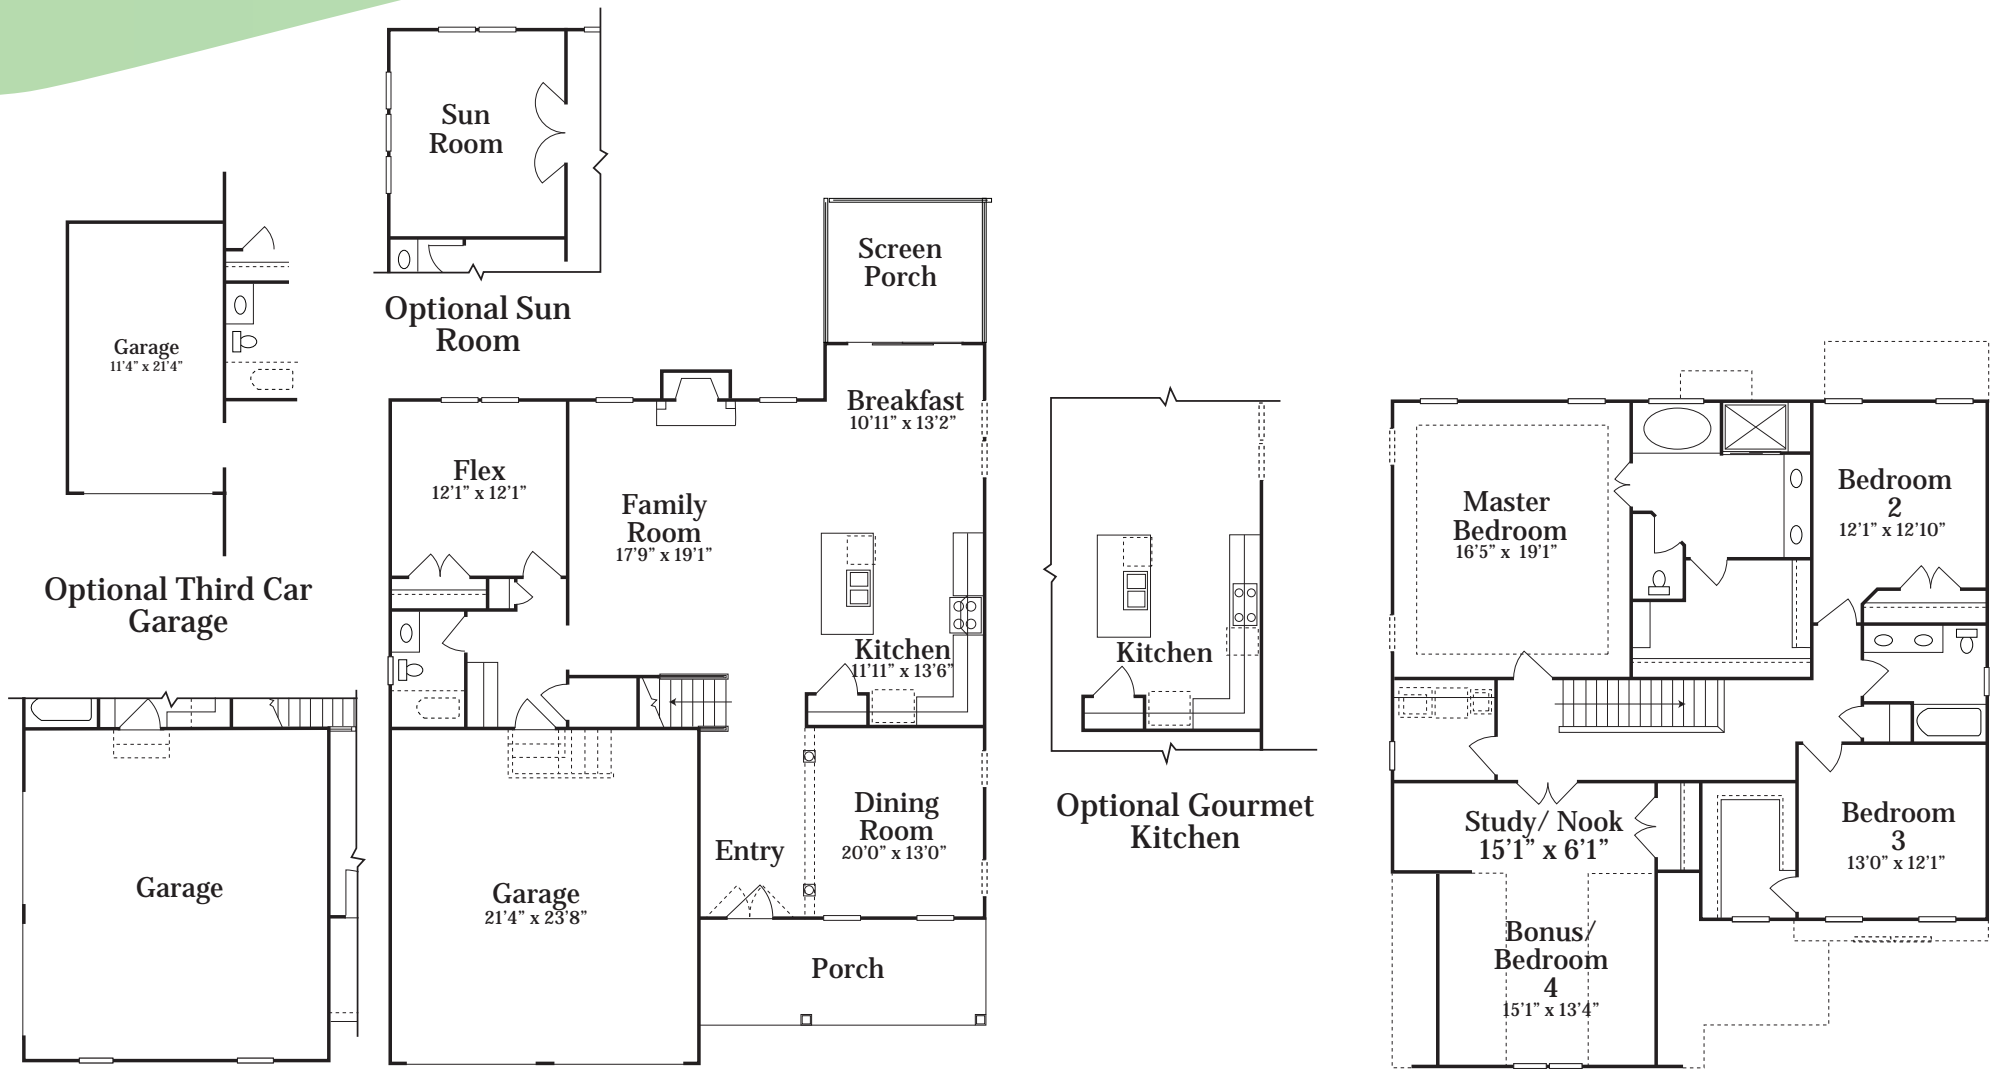

ICG Homes, LLC | 4020 Wake Forest Rd. | Suite 306 | Raleigh, NC 27609
office: 919-876-5802 | fax: 919-876-6736 | www.icghomes.com

Elevation C

The Edenton

approx. 3,000 heated sf

The Edenton

approx. 3,000 heated sf

First Floor Plan

Second Floor Plan