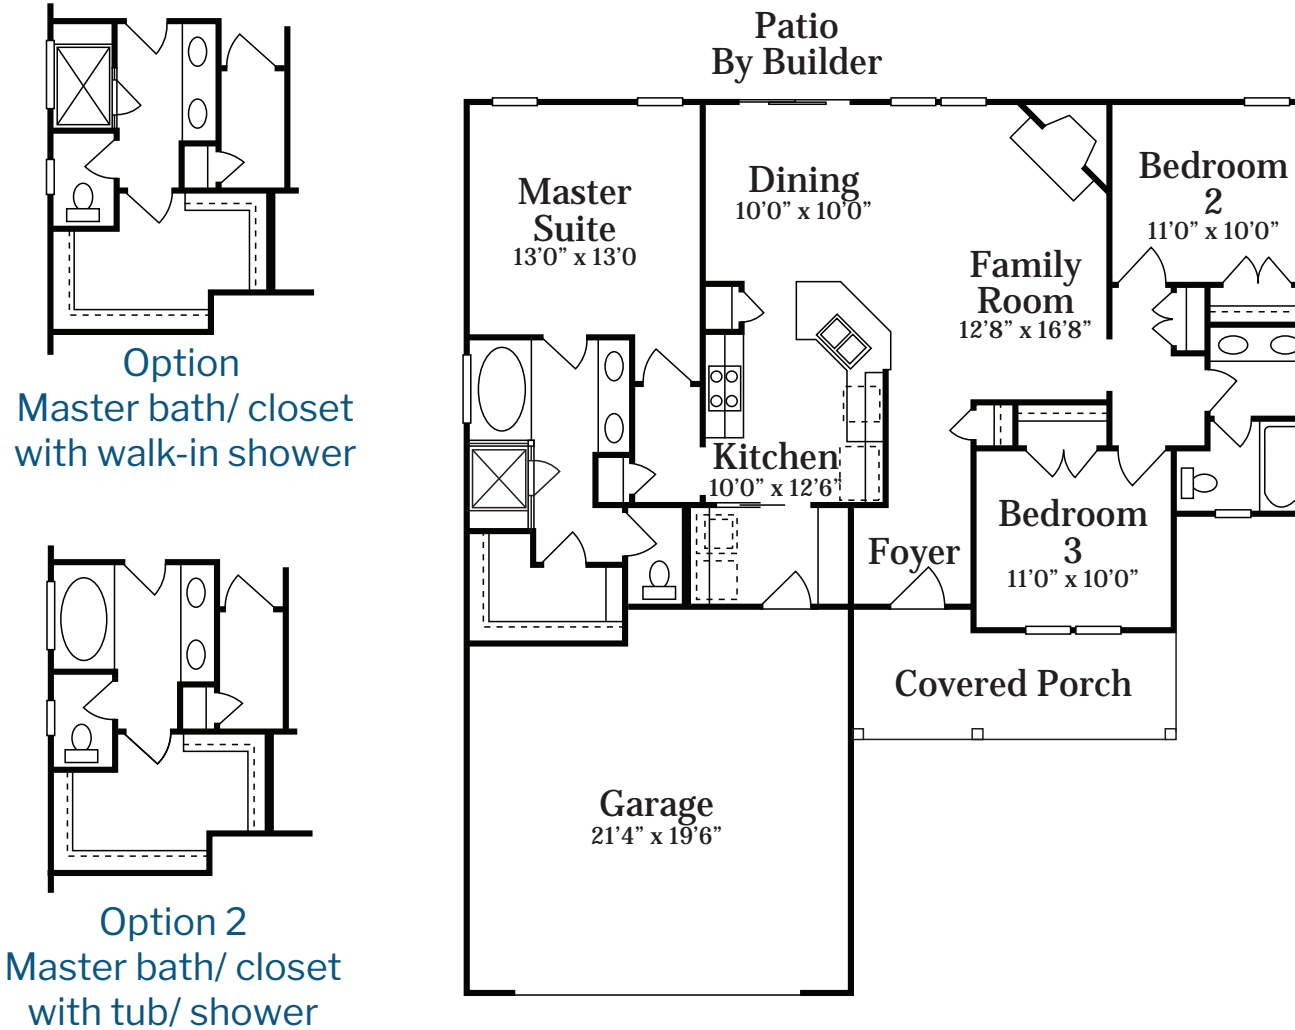

MAKE IT YOUR OWN

Elevation B

The Ridley II

The Ridley II

approx. 1,385 heated sf

Because we are continually improving our product, we reserve the right to revise or substitute features, architectural details or materials. Illustrations are for discussion purposes only and are not part of a legal contract. Square footages and room sizes are approximate.

6-18