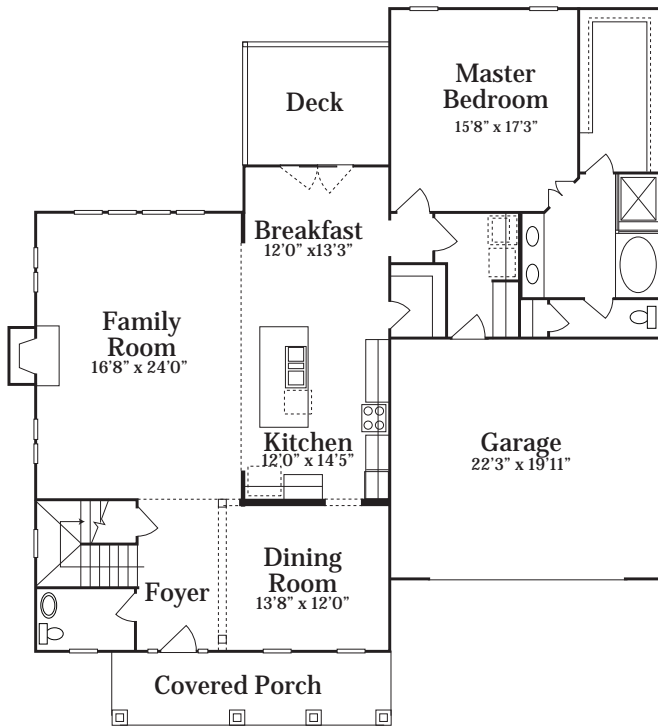

MAKE IT YOUR OWN

AJ Young
<http://ajyoung.biz>

Elevation B

The Hatteras

The Hatteras

approx. 2,786 heated sf

Optional Screen Porch

Optional Screen Porch

First Floor Plan

Second Floor Plan

Optional Recreation Room/ Guest Room Bath #1

Because we are continually improving our product, we reserve the right to revise or substitute features, architectural details or materials. Illustrations are for discussion purposes only and are not part of a legal contract. Square footages and room sizes are approximate.