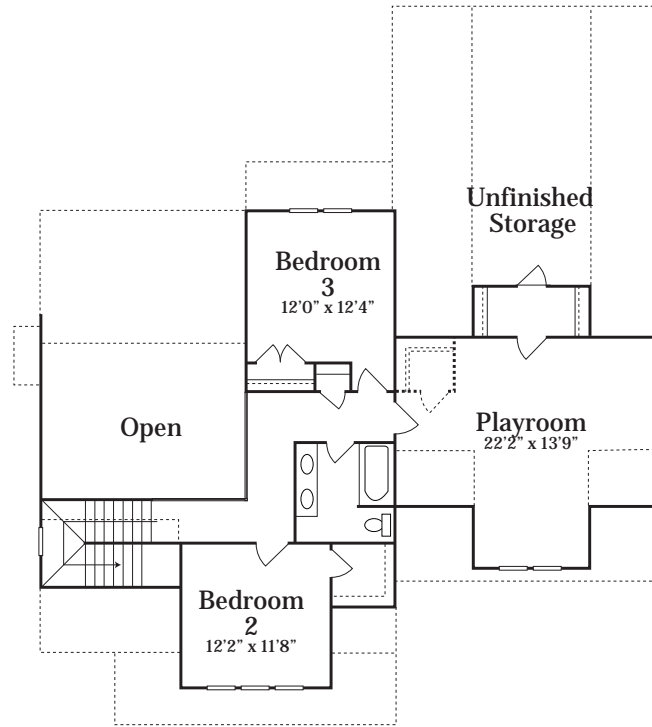

MAKE IT YOUR OWN

AJ Young
<http://ajyoung.biz>

Elevation B

The Hatteras

The Hatteras

approx. 2,786 heated sf

Optional Screen Porch

Optional Screen Porch

First Floor Plan

Second Floor Plan

Optional Recreation Room/ Guest Room Bath #1

Because we are continually improving our product, we reserve the right to revise or substitute features, architectural details or materials. Illustrations are for discussion purposes only and are not part of a legal contract. Square footages and room sizes are approximate.