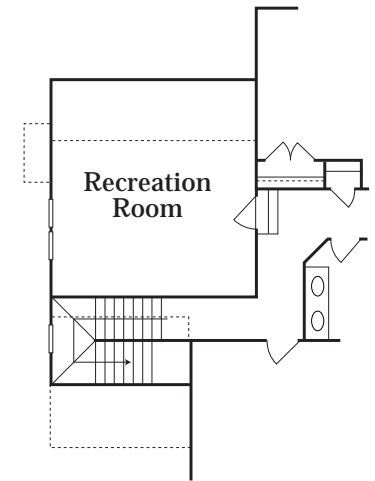

MAKE IT YOUR OWN

AJ Young
<http://ajyoung.biz>

Elevation B

The Hatteras

The Hatteras

approx. 2,786 heated sf

Optional Screen Porch

Optional Screen Porch

First Floor Plan

Second Floor Plan

Optional Recreation Room/ Guest Room Bath #1

Because we are continually improving our product, we reserve the right to revise or substitute features, architectural details or materials. Illustrations are for discussion purposes only and are not part of a legal contract. Square footages and room sizes are approximate.