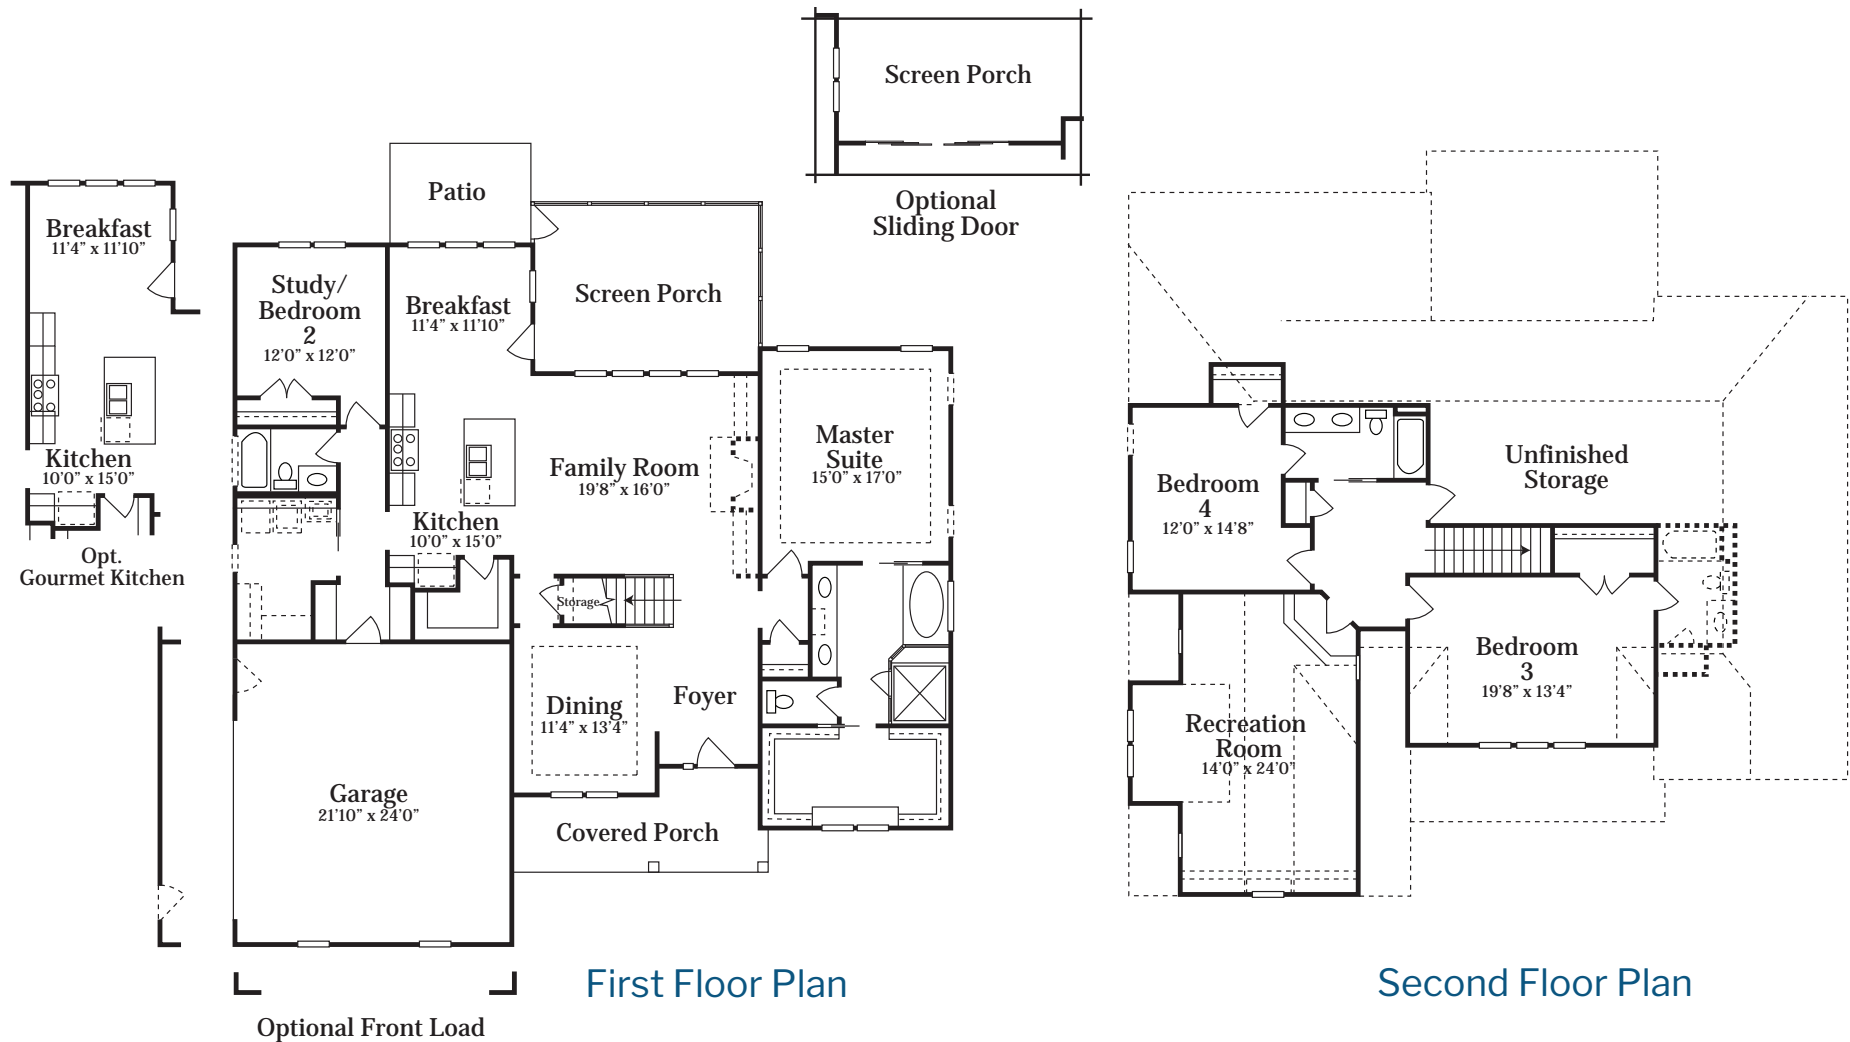

MAKE IT YOUR OWN

Side Load Elevation

Front Load Elevation

The Colton

The Colton

approx. 3,200 heated sf

Because we are continually improving our product, we reserve the right to revise or substitute features, architectural details or materials. Illustrations are for discussion purposes only and are not part of a legal contract. Square footages and room sizes are approximate.