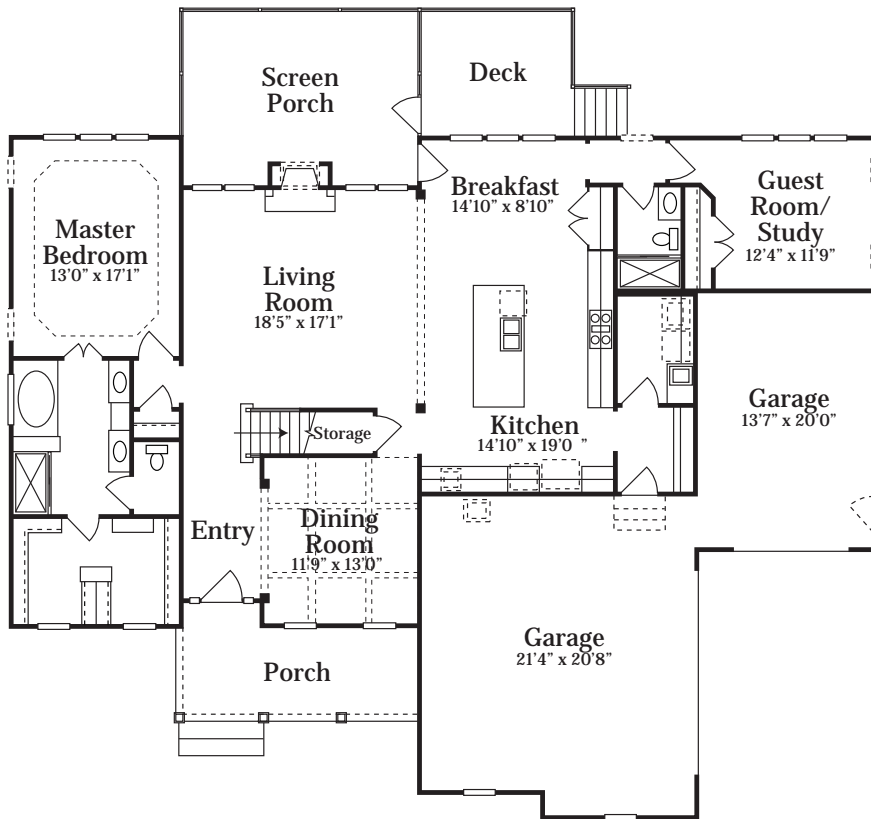

MAKE IT YOUR OWN

The Broadleaf

The Broadleaf

approx. 3,320 heated sf

First Floor Plan

Second Floor Plan

Because we are continually improving our product, we reserve the right to revise or substitute features, architectural details or materials. Illustrations are for discussion purposes only and are not part of a legal contract. Square footages and room sizes are approximate.

6-18