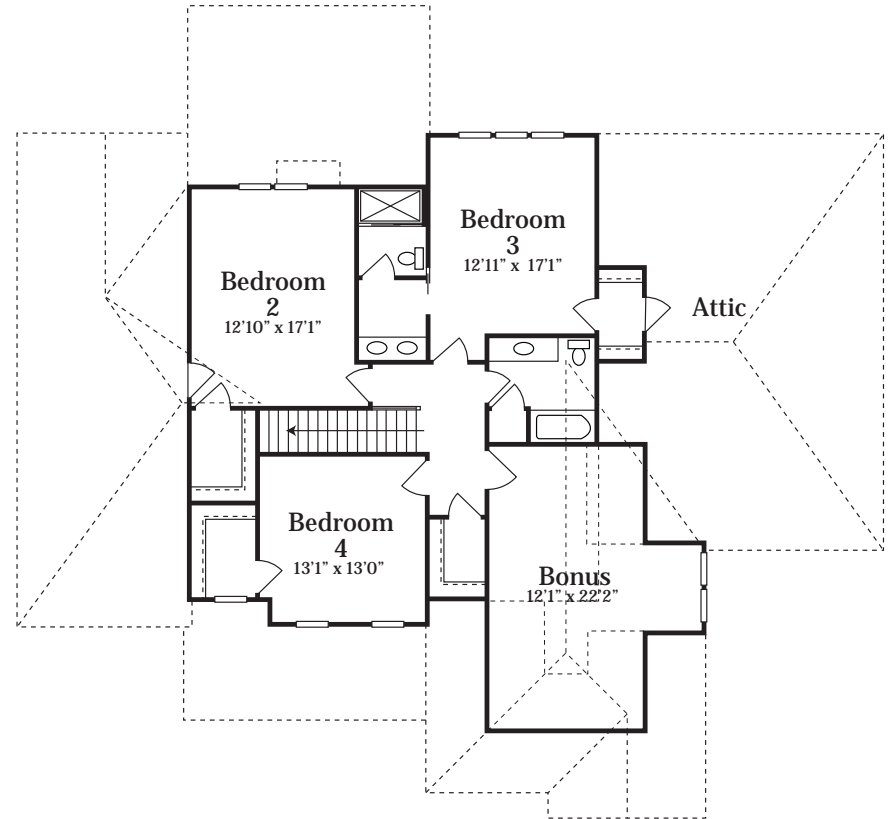

MAKE IT YOUR OWN

The Broadleaf

The Broadleaf

approx. 3,320 heated sf

First Floor Plan

Second Floor Plan

Because we are continually improving our product, we reserve the right to revise or substitute features, architectural details or materials. Illustrations are for discussion purposes only and are not part of a legal contract. Square footages and room sizes are approximate.

6-18