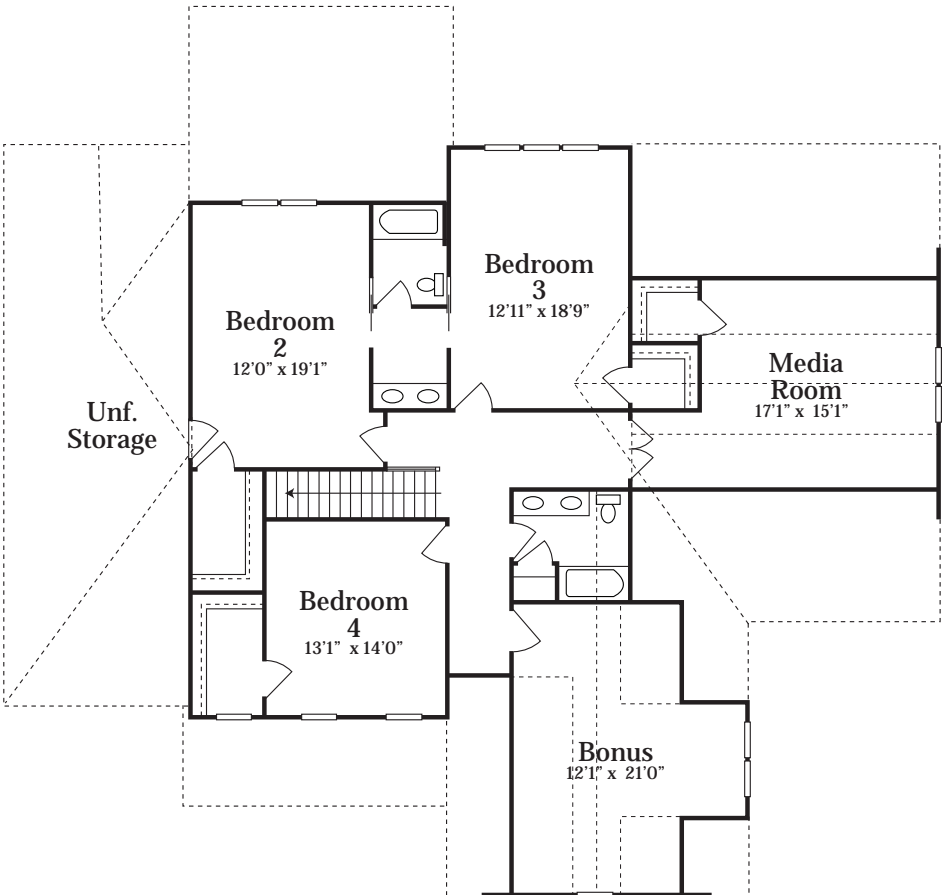

MAKE IT YOUR OWN

The Broadleaf II

The Broadleaf II

approx. 4,000 heated sf

First Floor Plan

Second Floor Plan

Because we are continually improving our product, we reserve the right to revise or substitute features, architectural details or materials. Illustrations are for discussion purposes only and are not part of a legal contract. Square footages and room sizes are approximate.