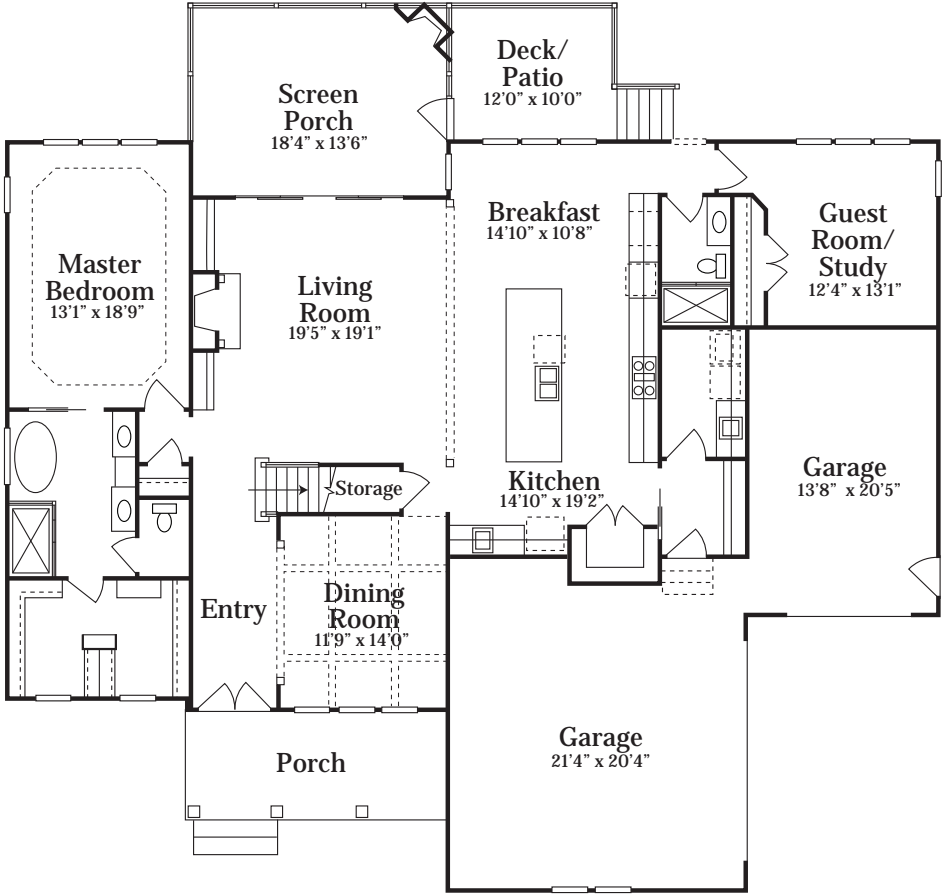

MAKE IT YOUR OWN

The Broadleaf II

The Broadleaf II

approx. 4,000 heated sf

First Floor Plan

Second Floor Plan

Because we are continually improving our product, we reserve the right to revise or substitute features, architectural details or materials. Illustrations are for discussion purposes only and are not part of a legal contract. Square footages and room sizes are approximate.