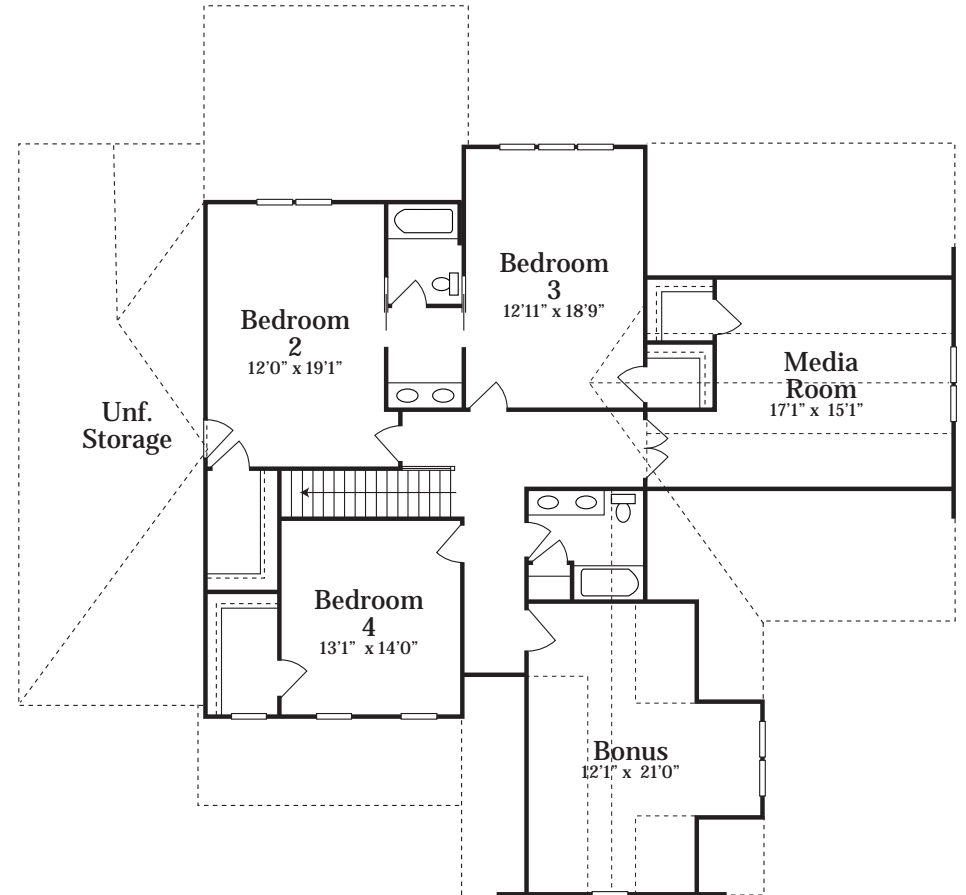

MAKE IT YOUR OWN

The Broadleaf CAM

The Broadleaf

approx. 4,000 heated sf

First Floor Plan

Second Floor Plan

Because we are continually improving our product, we reserve the right to revise or substitute features, architectural details or materials. Illustrations are for discussion purposes only and are not part of a legal contract. Square footages and room sizes are approximate.