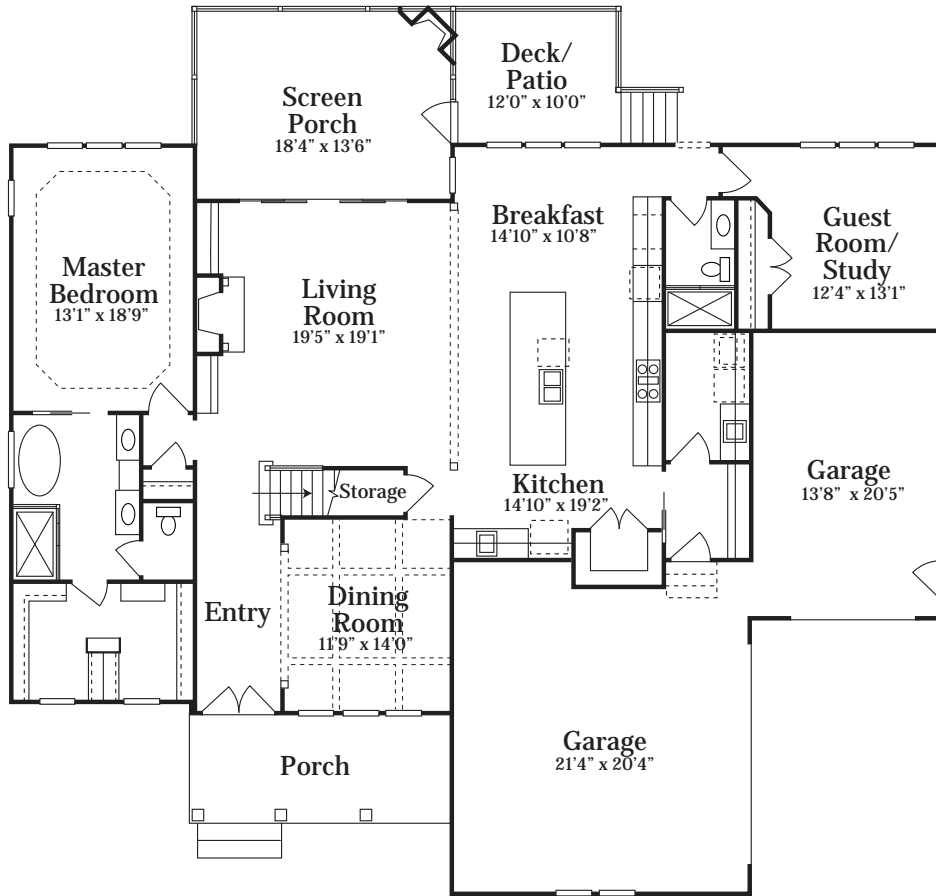

MAKE IT YOUR OWN

The Broadleaf CAM

The Broadleaf

approx. 4,000 heated sf

First Floor Plan

Second Floor Plan

Because we are continually improving our product, we reserve the right to revise or substitute features, architectural details or materials. Illustrations are for discussion purposes only and are not part of a legal contract. Square footages and room sizes are approximate.