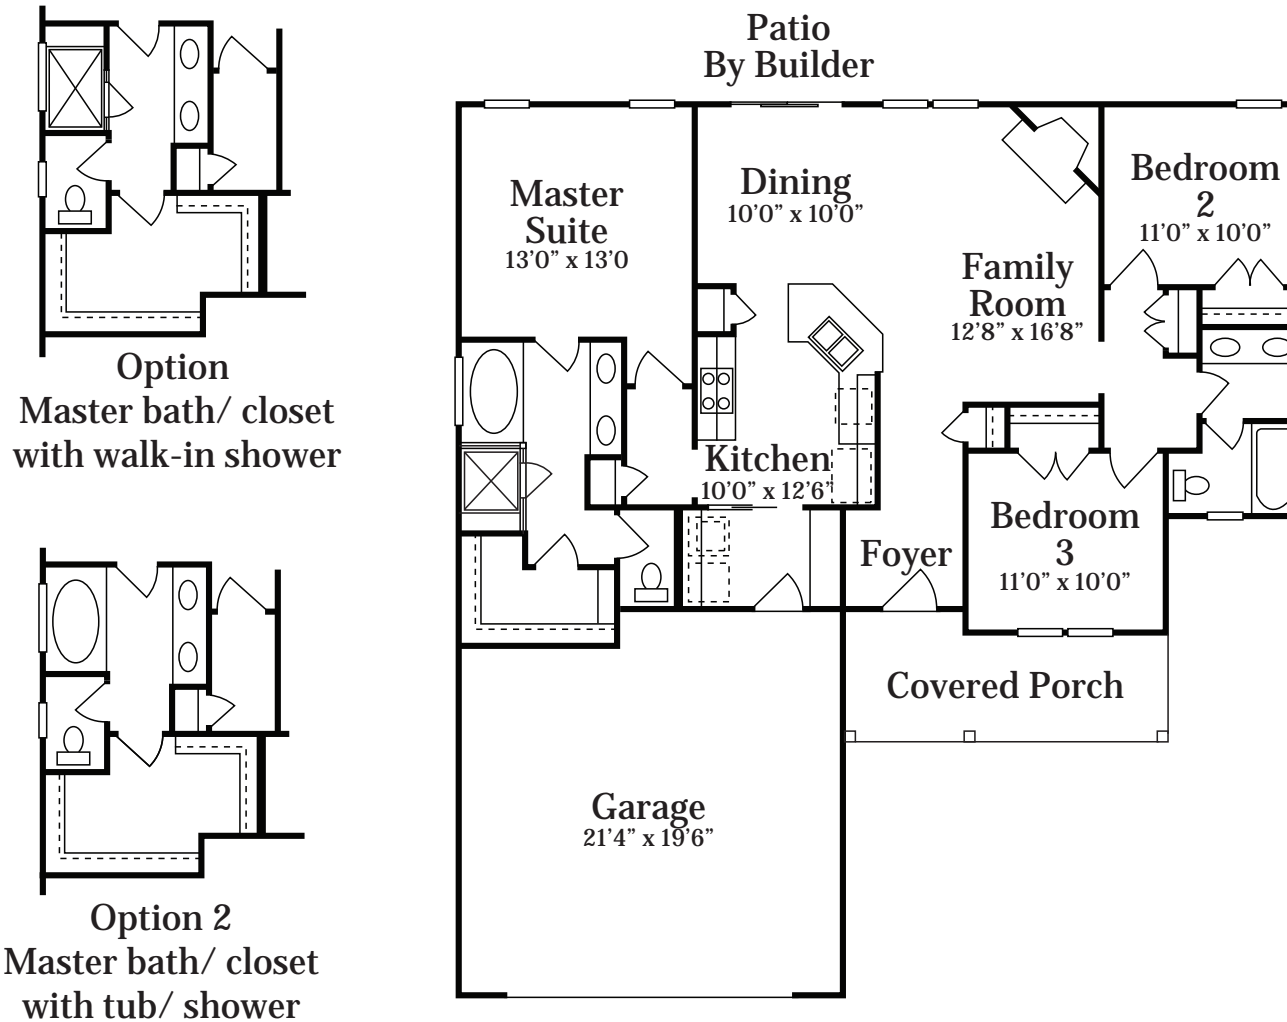

MAKE IT YOUR OWN

Elevation B

The Ridley

The Ridley

approx. 1,385 heated sf

Because we are continually improving our product, we reserve the right to revise or substitute features, architectural details or materials. Illustrations are for discussion purposes only and are not part of a legal contract. Square footages and room sizes are approximate.