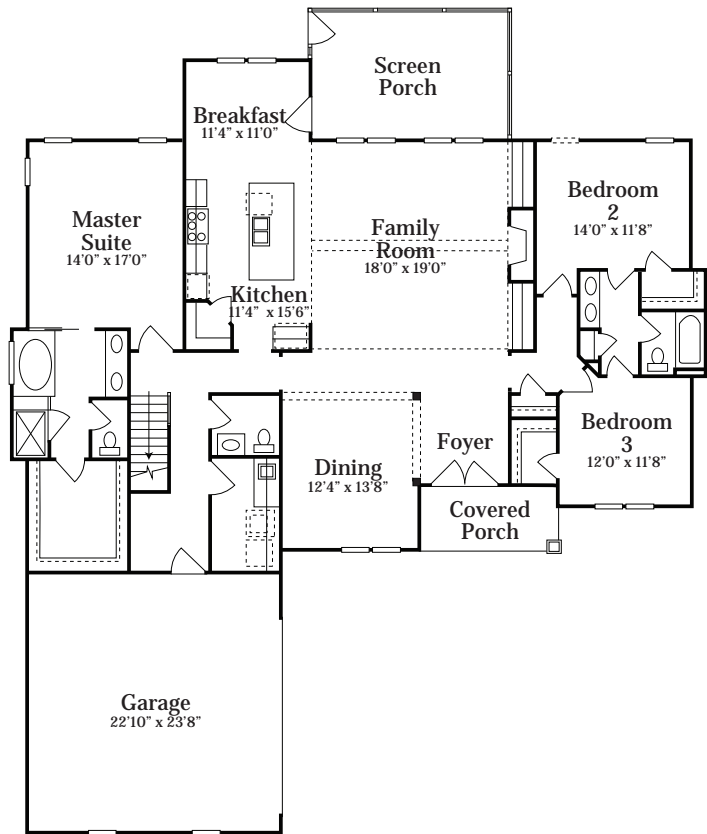

# MAKE IT YOUR OWN

*Elevation A*

*Elevation B*

## The Ridge Creek

# The Ridge Creek

approx. 2,900 / 3200 heated sf

First Floor Plan

Second Floor Option/  
Bedroom 4 with Full Bath

Second Floor Plan

Because we are continually improving our product, we reserve the right to revise or substitute features, architectural details or materials. Illustrations are for discussion purposes only and are not part of a legal contract. Square footages and room sizes are approximate.