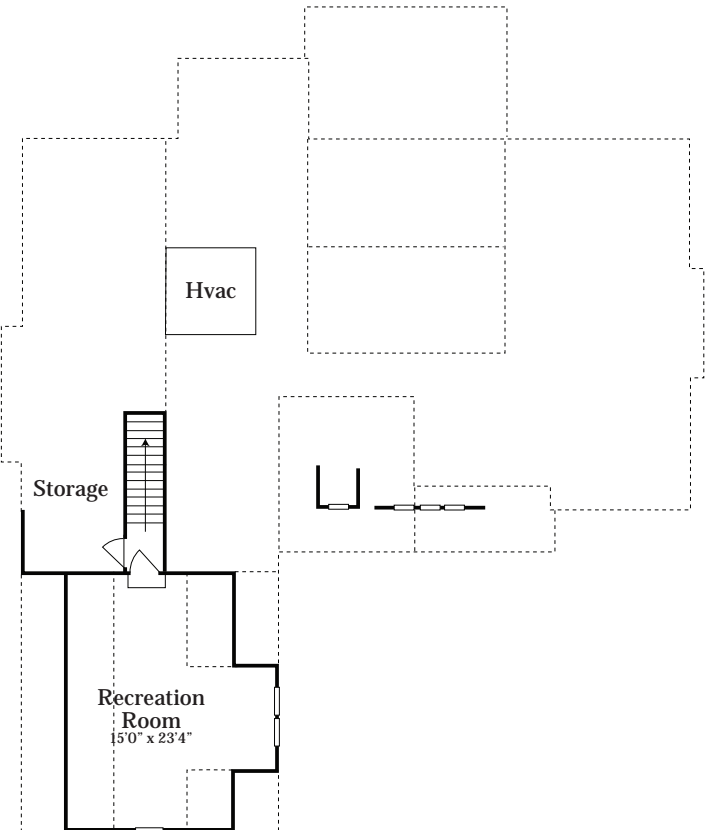

# The Ridge Creek

approx. 2,900 / 3200 heated sf

First Floor Plan

Second Floor Option/  
Bedroom 4 with Full Bath

Second Floor Plan

Because we are continually improving our product, we reserve the right to revise or substitute features, architectural details or materials. Illustrations are for discussion purposes only and are not part of a legal contract. Square footages and room sizes are approximate.