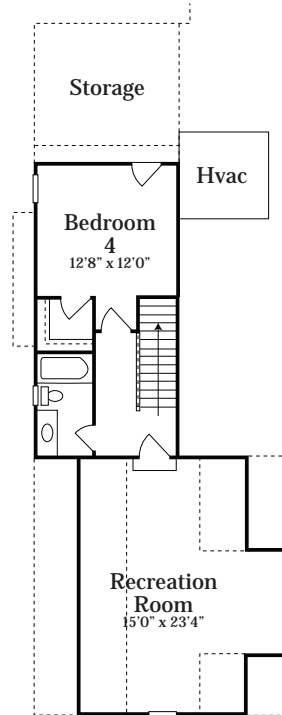

# The Ridge Creek

approx. 2,900 / 3200 heated sf

First Floor Plan

Second Floor Option/  
Bedroom 4 with Full Bath

Second Floor Plan

Because we are continually improving our product, we reserve the right to revise or substitute features, architectural details or materials. Illustrations are for discussion purposes only and are not part of a legal contract. Square footages and room sizes are approximate.