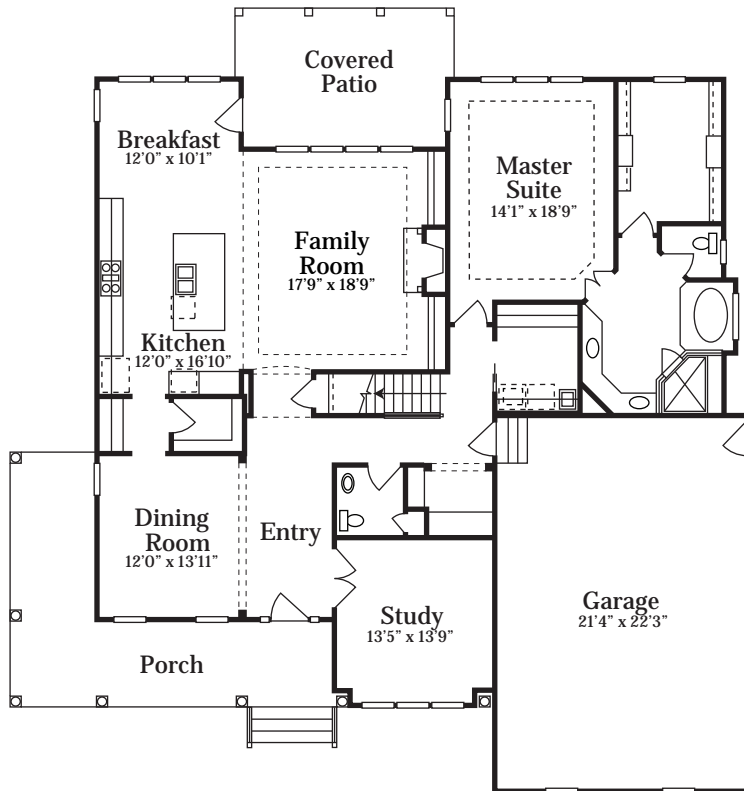

# MAKE IT YOUR OWN

# The Bright Leaf / Raven

approx. 3,617 / 4,008 heated sf

First Floor Plan

Second Floor Plan

Optional Bedroom 5

Because we are continually improving our product, we reserve the right to revise or substitute features, architectural details or materials. Illustrations are for discussion purposes only and are not part of a legal contract. Square footages and room sizes are approximate.