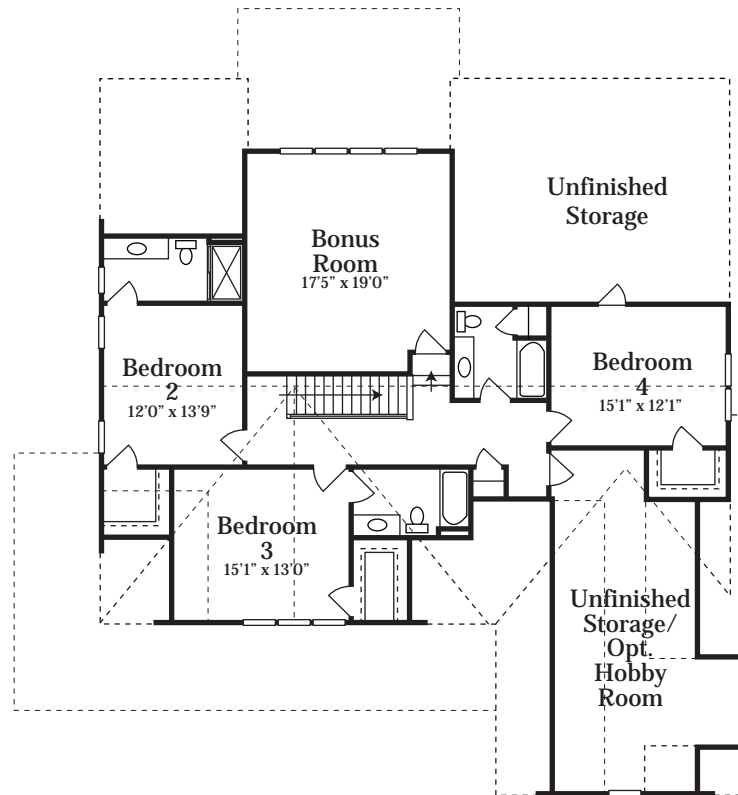

# The Bright Leaf / Raven

approx. 3,617 / 4,008 heated sf

First Floor Plan

Second Floor Plan

Optional Bedroom 5

Because we are continually improving our product, we reserve the right to revise or substitute features, architectural details or materials. Illustrations are for discussion purposes only and are not part of a legal contract. Square footages and room sizes are approximate.