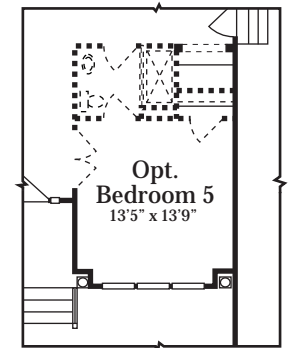

# The Bright Leaf / Raven

approx. 3,617 / 4,008 heated sf

First Floor Plan

Second Floor Plan

Optional Bedroom 5

Because we are continually improving our product, we reserve the right to revise or substitute features, architectural details or materials. Illustrations are for discussion purposes only and are not part of a legal contract. Square footages and room sizes are approximate.